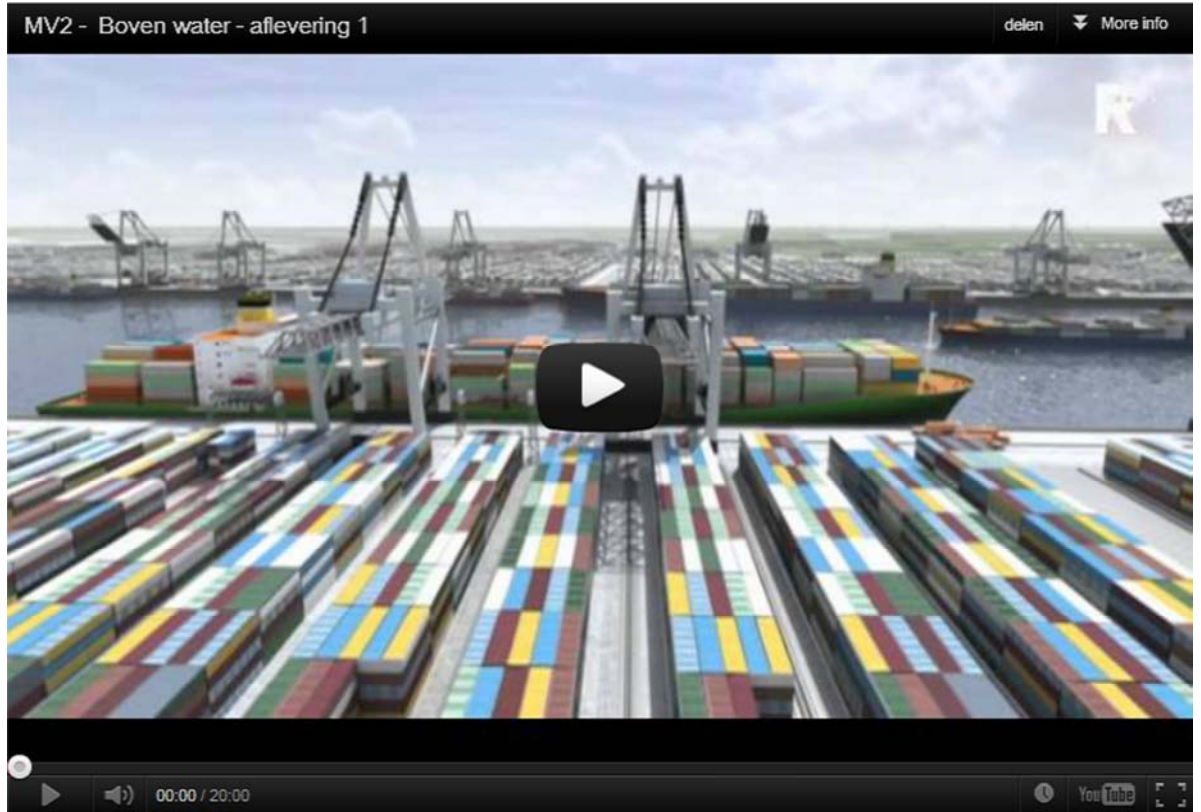

May 17th, 2012: First Episode of "MV2: Boven Water" on RTVRijnmond

(Click [here](#) for a printer friendly version)

Source: RTVRijnmond

©1999-2012 All Rights Reserved • E-Crane Worldwide • Contact [Webmaster!](#)